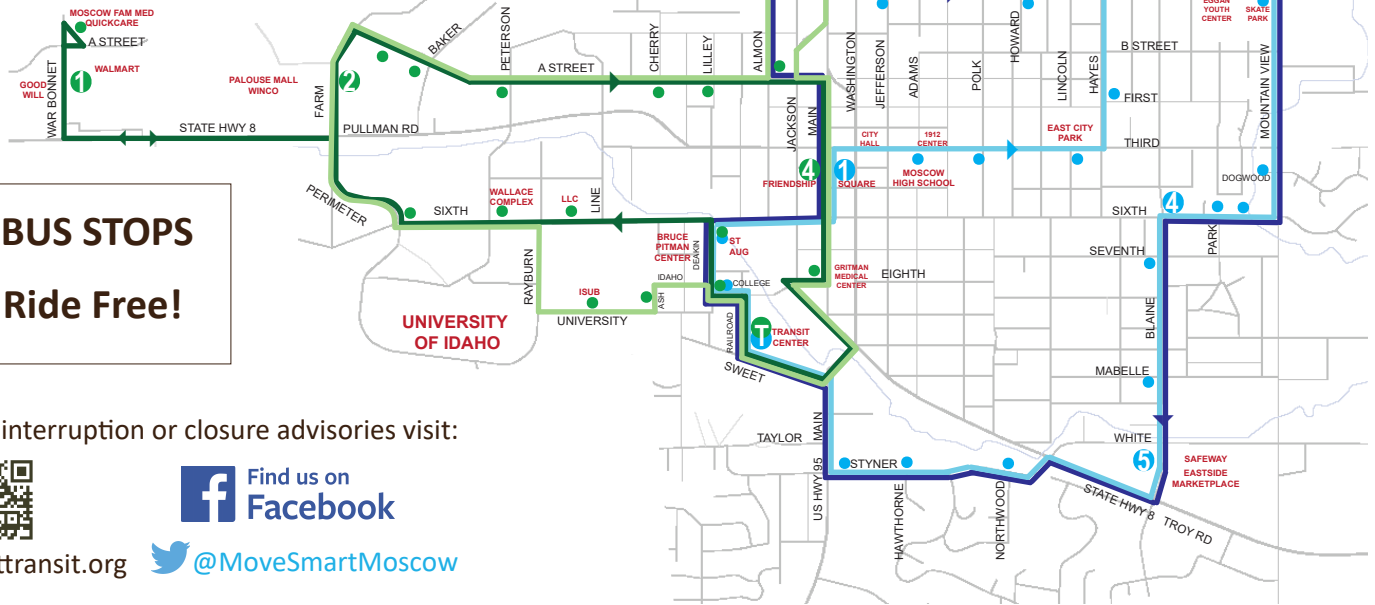

FIXED ROUTE SCHEDULE

Route Schedule Effective February 3, 2020

(208) 883-7747

● ● **BUS STOPS**

Ride Free!

For service interruption or closure advisories visit:

Find us on **Facebook**

www.smarttransit.org

@MoveSmartMoscow

WEST ROUTE (Green)

Transit Center	Walmart	Winco	Rosauers	Friendship Square*	Transit Center Arrival
T	1	2	3	4	T
6:40	6:46	6:50	---	6:56	7:00 AM
7:10	---	7:15	7:21	7:24	7:30
7:40	7:46	7:50	---	7:56	8:00
8:10	---	8:15	8:21	8:24	8:30
8:40	8:46	8:50	---	8:56	9:00
9:10	---	9:15	9:21	9:24	9:30
9:40	9:46	9:50	---	9:56	10:00
10:10	---	10:15	10:21	10:24	10:30
10:40	10:46	10:50	---	10:56	11:00
11:10	---	11:15	11:21	11:24	11:30
11:40	11:46	11:50	---	11:56	12:00 PM
12:10	---	12:15	12:21	12:24	12:30
12:40	12:46	12:50	---	12:56	1:00
1:10	---	1:15	1:21	1:24	1:30
1:40	1:46	1:50	---	1:56	2:00
2:10	---	2:15	2:21	2:24	2:30
2:40	2:46	2:50	---	2:56	3:00
3:10	---	3:15	3:21	3:24	3:30
3:40	3:46	3:50	---	3:56	4:00
4:10	---	4:15	4:21	4:24	4:30
4:40	4:46	4:50	---	4:56	5:00
5:10	---	5:15	5:21	5:24	5:30
5:40	5:46	5:50	---	5:56	6:00
6:10	---	6:15	6:21	6:24	6:30
6:40	6:46	6:50	---	6:56	7:00

Monday - Friday

6:40 AM - 7:00 PM

Saturday

8:10 AM - 4:00 PM

EAST ROUTE (Blue)

Transit Center	Friendship Square*	Rosauers	F at Mt. View	Blaine at 6th	Eastside Marketplace	Transit Center Arrival
T	1	2	3	4	5	T
6:40	6:41	---	6:47	6:49	6:51	7:00 AM
7:10	7:11	---	7:17	7:19	7:21	7:30
7:40	7:41	---	7:47	7:49	7:51	8:00
8:10	8:11	---	8:17	8:19	8:21	8:30
8:40	8:41	8:44	8:49	8:51	8:53	9:00
9:10	9:11	---	9:17	9:19	9:21	9:30
9:40	9:41	9:44	9:49	9:51	9:53	10:00
10:10	10:11	---	10:17	10:19	10:21	10:30
10:40	10:41	10:44	10:49	10:51	10:53	11:00
11:10	11:11	---	11:17	11:19	11:21	11:30
11:40	11:41	11:44	11:49	11:51	11:53	12:00 PM
12:10	12:11	---	12:17	12:19	12:21	12:30
12:40	12:41	12:44	12:49	12:51	12:53	1:00
1:10	1:11	---	1:17	1:19	1:21	1:30
1:40	1:41	1:44	1:49	1:51	1:53	2:00
2:10	2:11	---	2:17	2:19	2:21	2:30
2:40	2:41	2:44	2:49	2:51	2:53	3:00
3:10	3:11	---	3:17	3:19	3:21	3:30
3:40	3:41	3:44	3:49	3:51	3:53	4:00
4:10	4:11	---	4:17	4:19	4:21	4:30
4:40	4:41	4:44	4:49	4:51	4:53	5:00
5:10	5:11	---	5:17	5:19	5:21	5:30
5:40	5:41	5:44	5:49	5:51	5:53	6:00
6:10	6:11	---	6:17	6:19	6:21	6:30
6:40	6:41	6:44	6:49	6:51	6:53	7:00

SATURDAY

*Friendship Square stop not serviced during Saturday Farmers' Market May through Oct