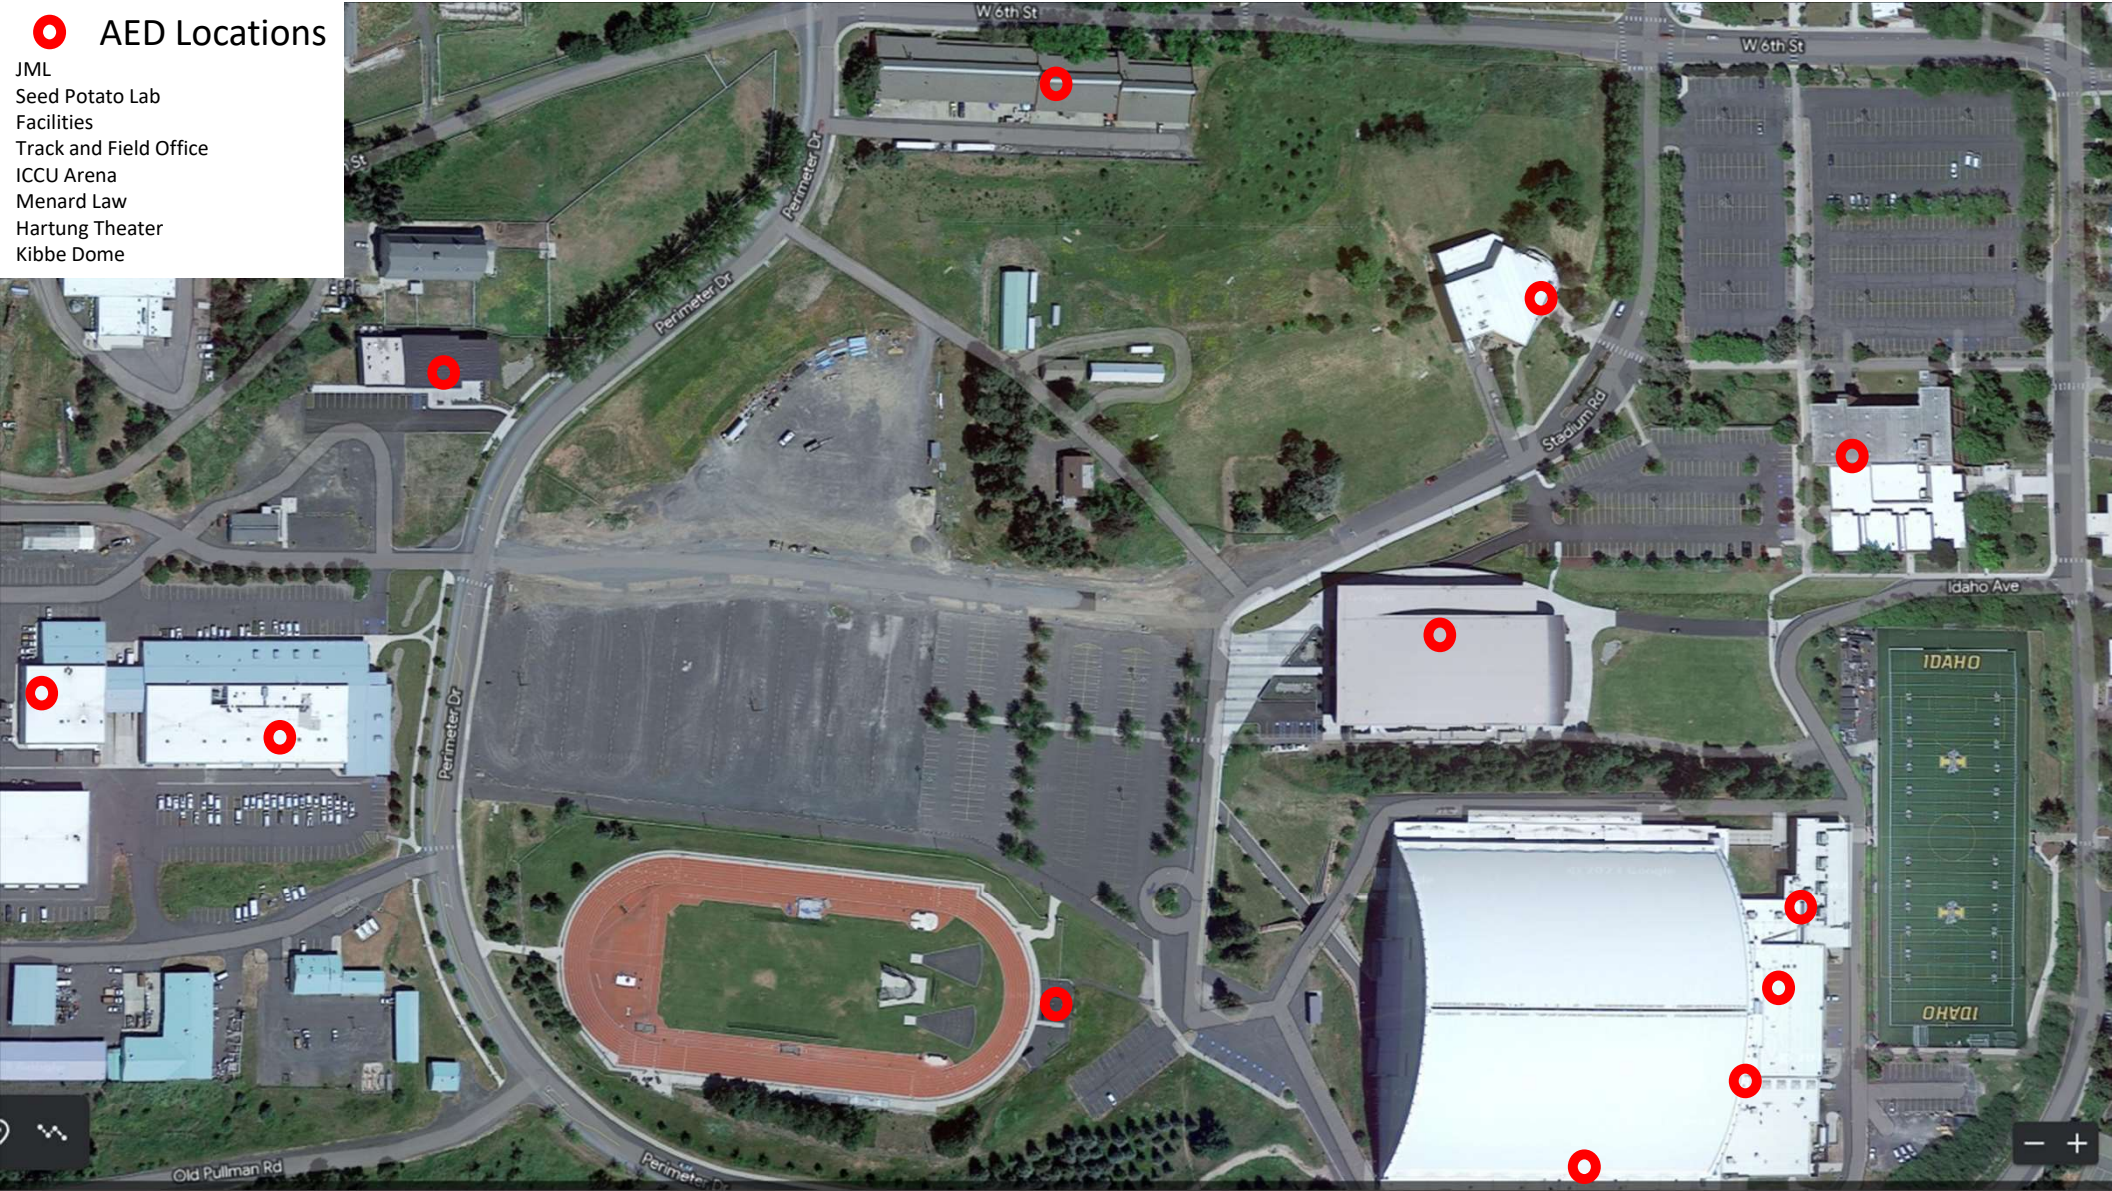

AED Locations on Campus

AED Locations

- Memorial Gym
- Swim Center
- Physical Education Building
- Arts and Architecture
- Education Building
- Albertsons
- Administration
- Niccolls
- Hampton School of Music
- Forney Hall
- Hays Hall
- Alumni Annex

AED Locations

- Ag Bio
- Ag Science
- CNR
- IRIC
- Renfrew
- Library
- ISUB
- Arts and Architecture
- Morrill Hall
- McClure
- Student Health Building
- Gauss Johnson Engineering Lab
- Janssen Engineering Lab
- Buchanan Engineering Lab
- Engineering Physics
- Bruce Pittman Center
- Mines
- Brink
- LSS

 AED Locations

- JML
- Seed Potato Lab
- Facilities
- Track and Field Office
- ICCU Arena
- Menard Law
- Hartung Theater
- Kibbe Dome

 **AED Locations**

- Student Recreation Center
- Environmental Health and Safety
- 6th Street Greenhouse
- Wallace Complex
- LLC Information Desk