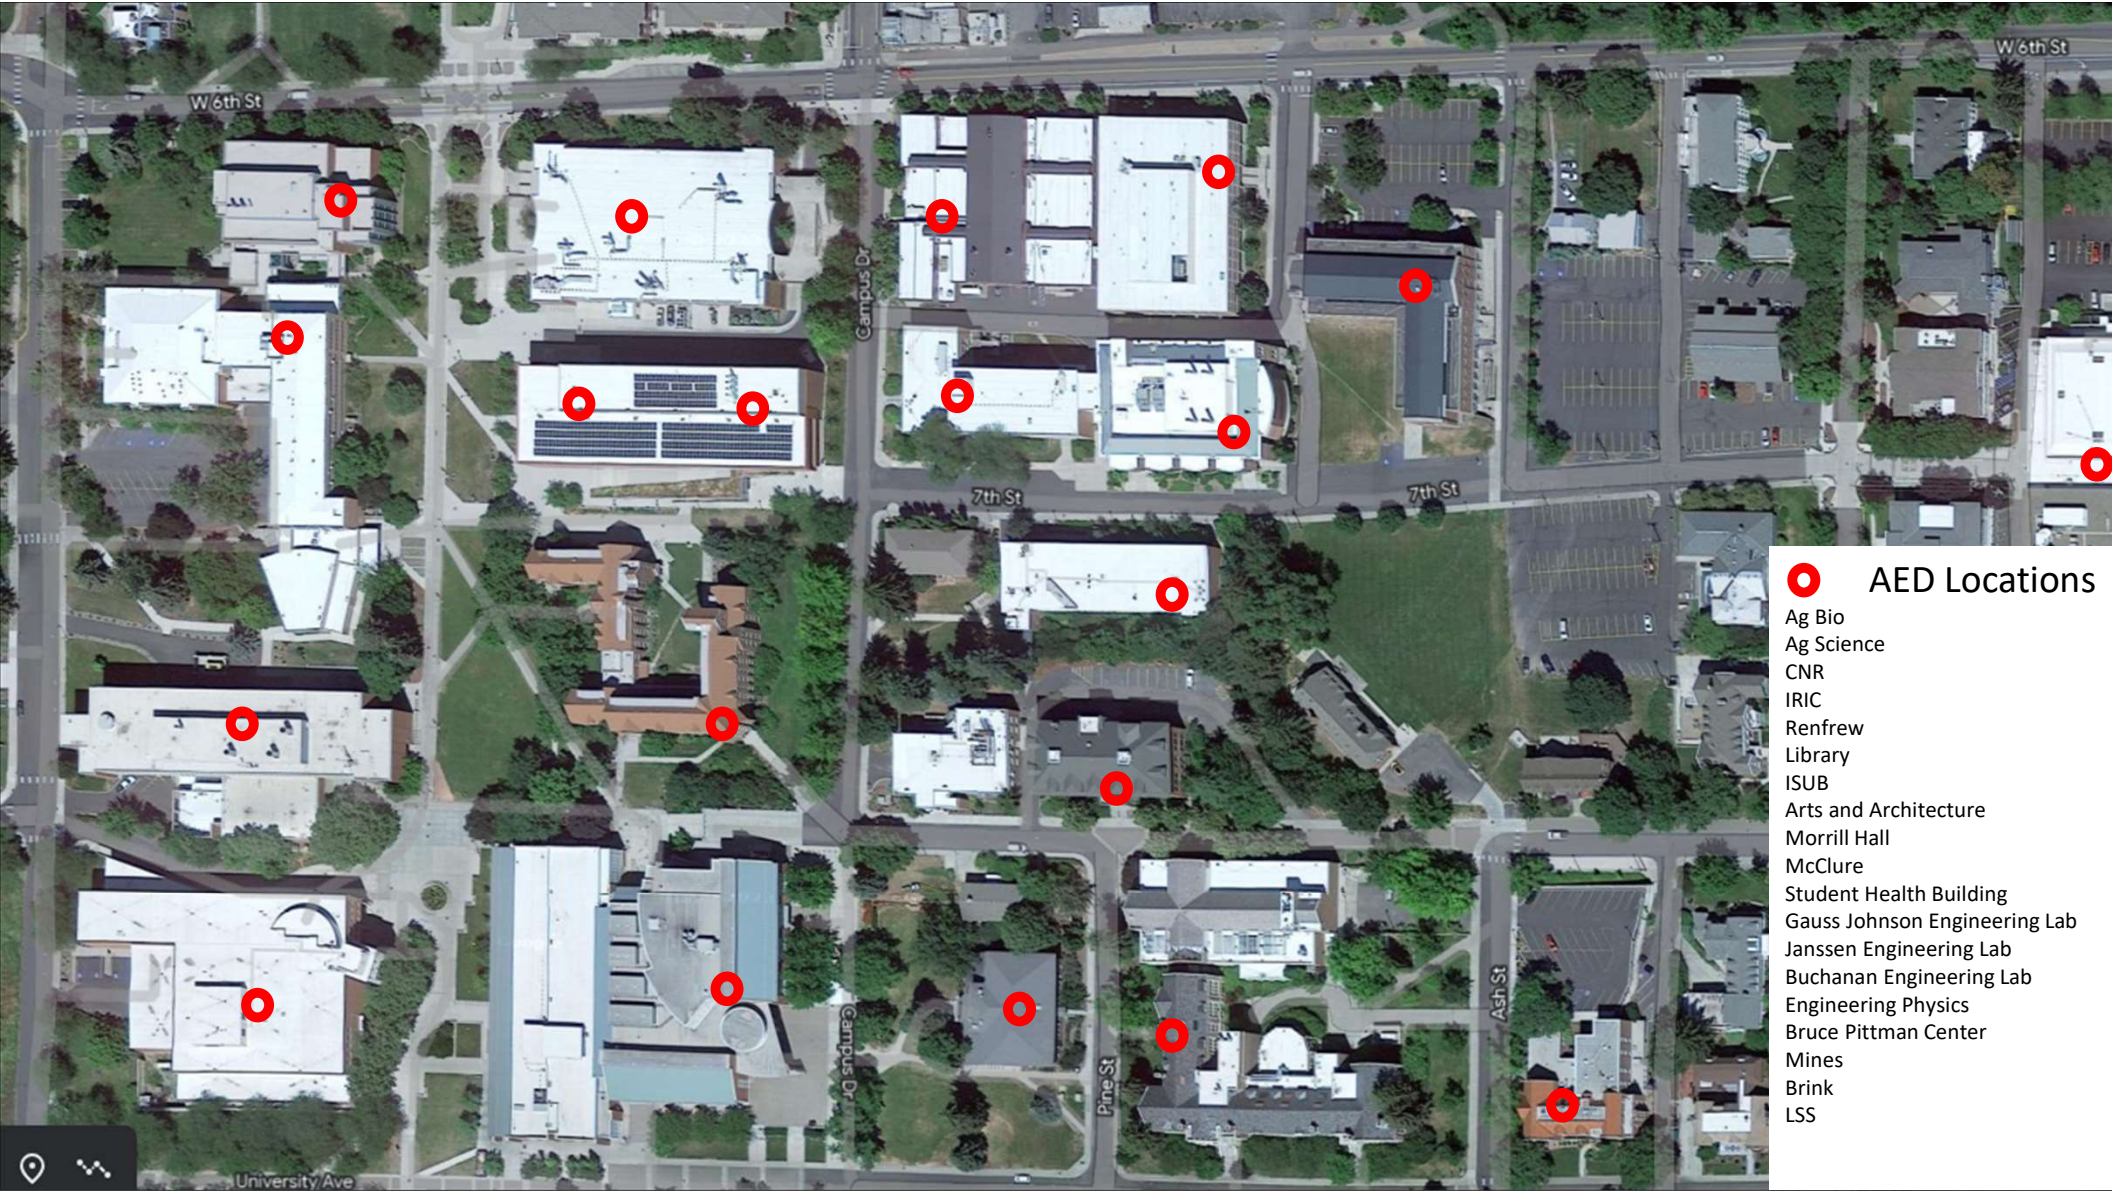

AED Locations on Campus

AED Locations

- Memorial Gym
- Swim Center
- Physical Education Building
- Arts and Architecture
- Education Building
- Albertsons
- Administration
- Niccolls
- Hampton School of Music
- Forney Hall
- Hays Hall
- Alumni Annex

AED Locations

- Ag Bio
- Ag Science
- CNR
- IRIC
- Renfrew
- Library
- ISUB
- Arts and Architecture
- Morrill Hall
- McClure
- Student Health Building
- Gauss Johnson Engineering Lab
- Janssen Engineering Lab
- Buchanan Engineering Lab
- Engineering Physics
- Bruce Pittman Center
- Mines
- Brink
- LSS

 AED Locations

- JML
- Seed Potato Lab
- Facilities
- Track and Field Office
- ICCU Arena
- Menard Law
- Hartung Theater
- Kibbe Dome

 **AED Locations**

- Student Recreation Center
- Environmental Health and Safety
- 6th Street Greenhouse
- Wallace Complex
- LLC Information Desk