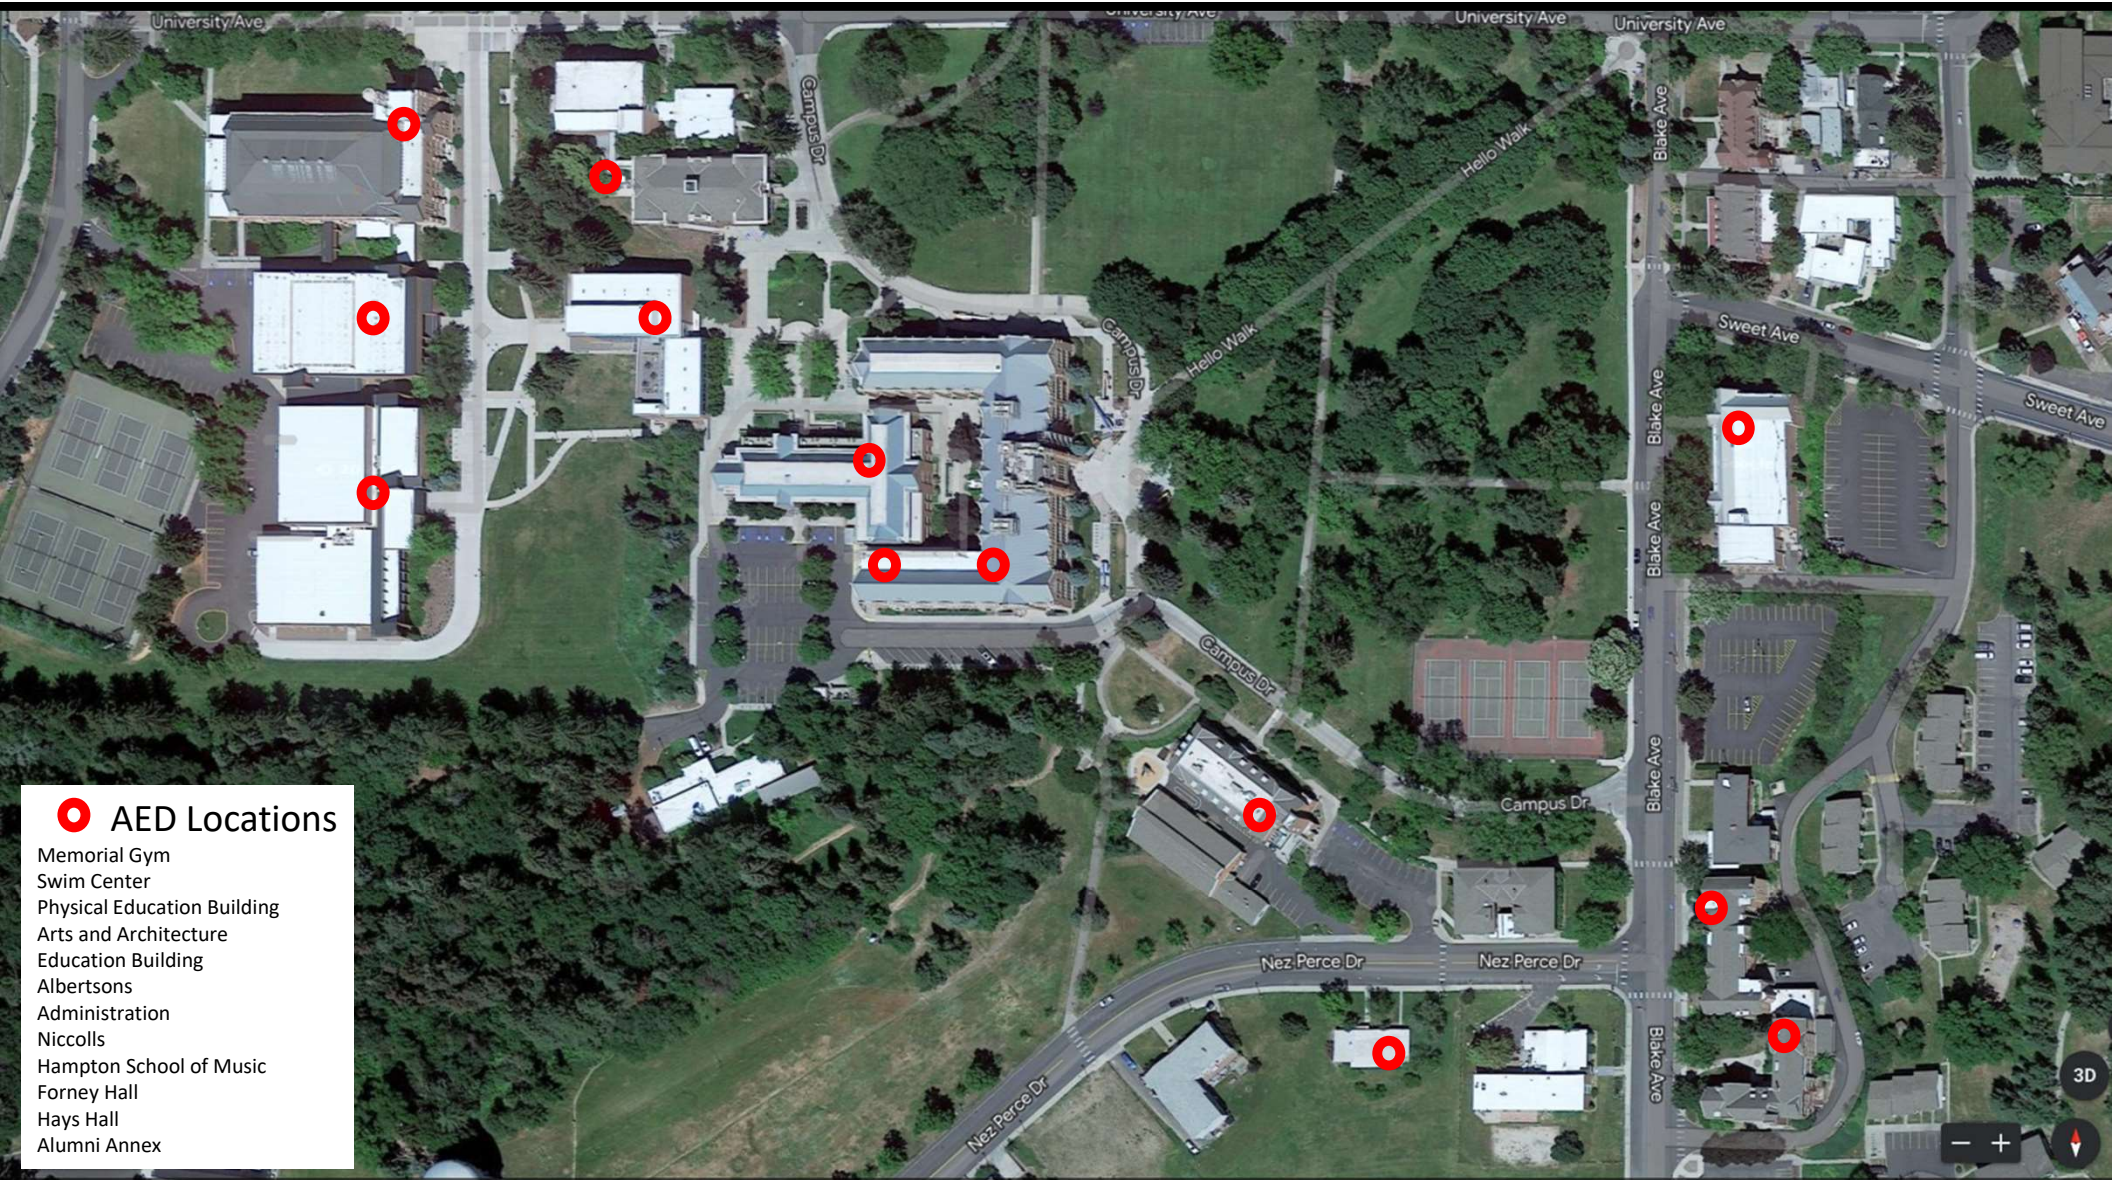

AED Locations on Campus

AED Locations

- Memorial Gym
- Swim Center
- Physical Education Building
- Arts and Architecture
- Education Building
- Albertsons
- Administration
- Niccolls
- Hampton School of Music
- Forney Hall
- Hays Hall
- Alumni Annex

AED Locations

- Ag Bio
- Ag Science
- CNR
- IRIC
- Renfrew
- Library
- ISUB
- Arts and Architecture
- Morrill Hall
- McClure
- Student Health Building
- Gauss Johnson Engineering Lab
- Janssen Engineering Lab
- Buchanan Engineering Lab
- Engineering Physics
- Bruce Pittman Center
- Mines
- Brink
- LSS

 AED Locations

- JML
- Seed Potato Lab
- Facilities
- Track and Field Office
- ICCU Arena
- Menard Law
- Hartung Theater
- Kibbe Dome

 **AED Locations**

- Student Recreation Center
- Environmental Health and Safety
- 6th Street Greenhouse
- Wallace Complex
- LLC Information Desk