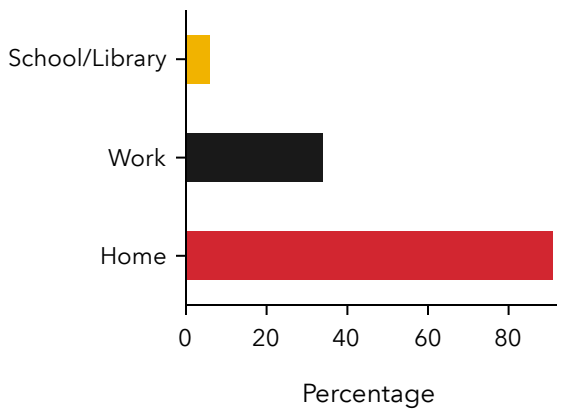

DIGITAL ACCESS

Bonner County, ID

BROADBAND PROVIDERS

28

Business Providers

20

Consumer Providers

USE OF INTERNET BY PLACE