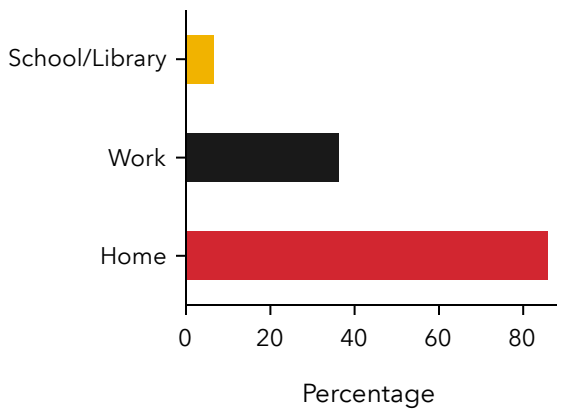

DIGITAL ACCESS

Minidoka County, ID

BROADBAND PROVIDERS

20

Business Providers

14

Consumer Providers

USE OF INTERNET BY PLACE

67%

Use Computer

80%

Use Cell Phone

POPULATION

22,182

Population

37.0