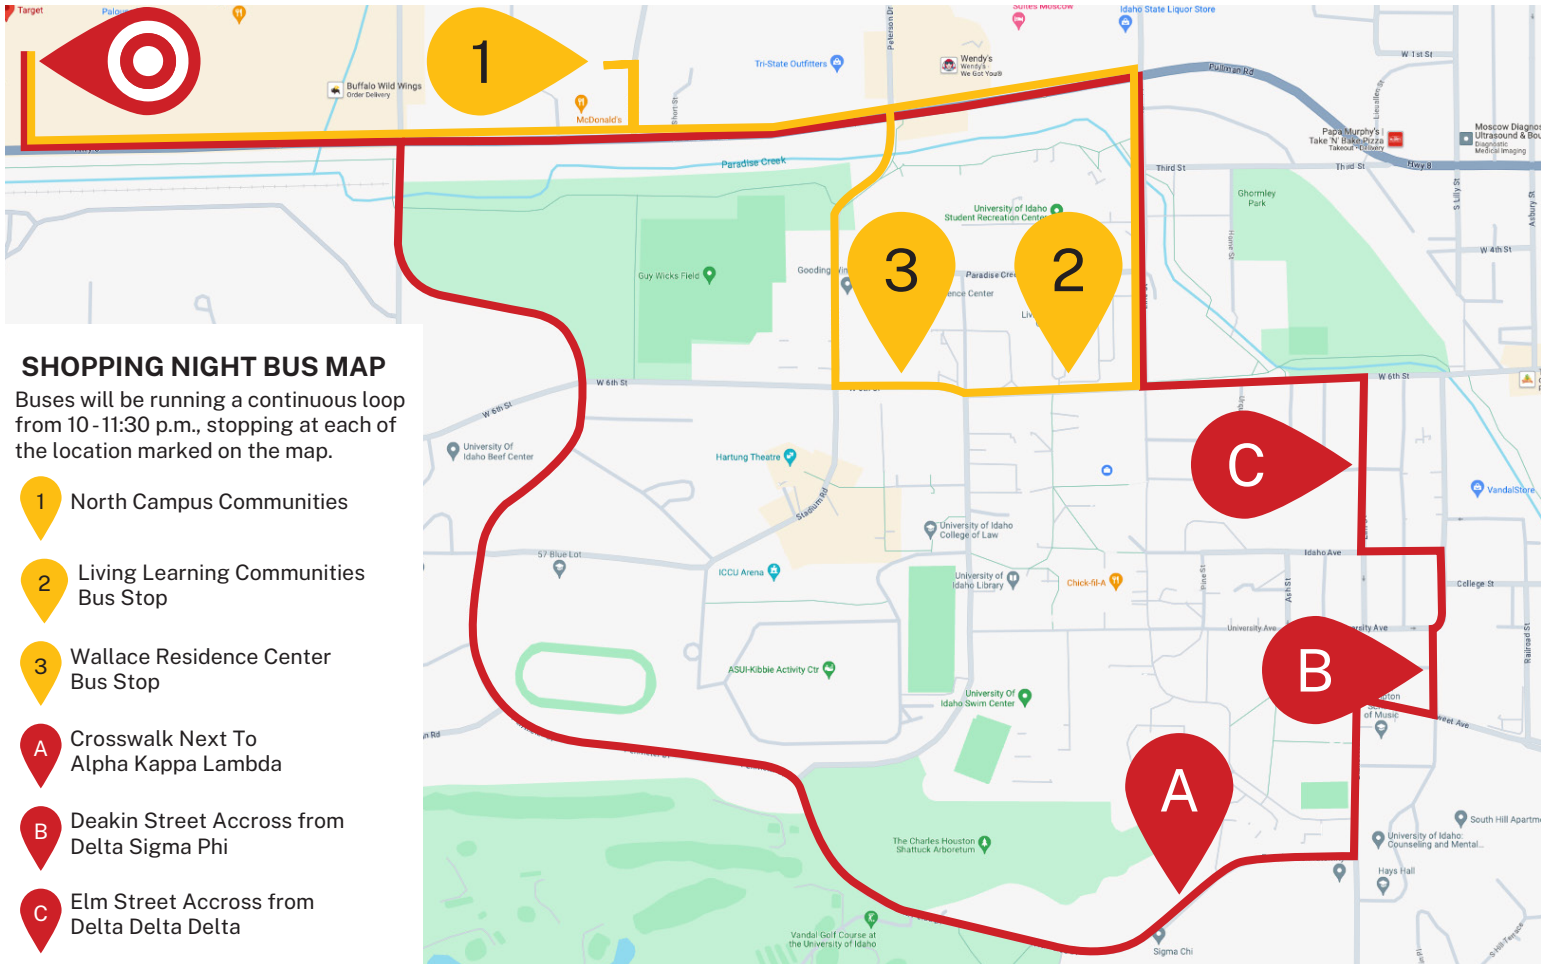

University of Idaho

Housing and Residence Life

VANDAL SHOPPING NIGHT AT TARGET

AUGUST 15 | 10 - 11:30 P.M.

Save the date for a **STUDENT ONLY** night of shopping at the Moscow Target! Open to all University of Idaho students! Drive or catch a bus from various locations around campus (map on back) including the LLC and Wallace Bus Stop, Greek Row and North Campus Communities.

Prefer to drive yourself? The address is 2132 Pullman Rd, Moscow, ID 83843.

Scan and complete the steps to receive a coupon for 20% off!

SHOPPING NIGHT BUS MAP

Buses will be running a continuous loop from 10-11:30 p.m., stopping at each of the location marked on the map.

-  1 North Campus Communities
-  2 Living Learning Communities Bus Stop
-  3 Wallace Residence Center Bus Stop
-  A Crosswalk Next To Alpha Kappa Lambda
-  B Deakin Street Across from Delta Sigma Phi
-  C Elm Street Across from Delta Delta Delta